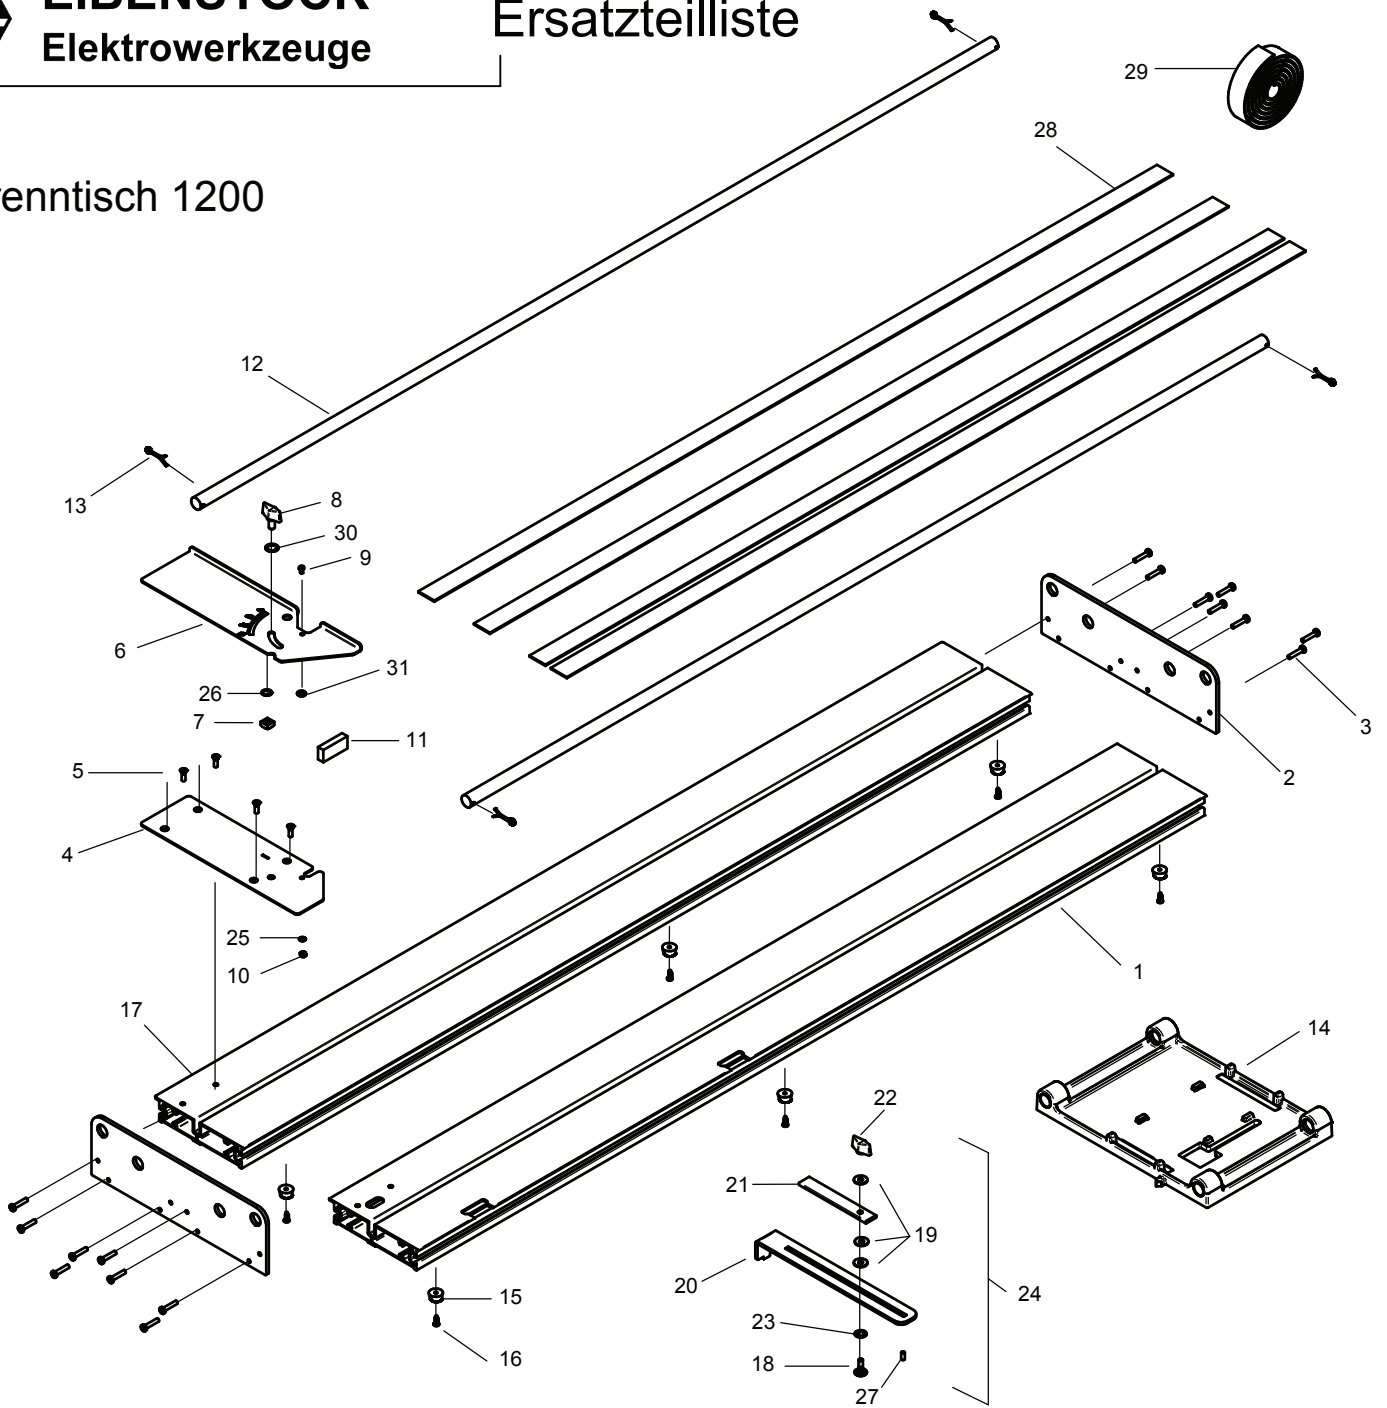

Ersatzteilliste

Trenntisch 1200

Trenntisch 1200

09802000

Nr.	Bezeichnung	Bestellnr.	Stk		Nr.	Bezeichnung	Bestellnr.	Stk	
1	Grundprofil, links	79802913	1		17	Grundprofil, rechts	79802910	1	
2	Profilhalterung	7660V915	2		18	Flachrundschraube M6x20	40600043	1	
3	Gewindeschneidschraube M5x25	40600040	16		19	U-Scheibe 6,4	80201376	3	
4	Grundtafel	766UN925	1		20	Halterung	7660V945	1	
5	Gewindeschneidschraube M5x20	80201168	4		21	Anschlag	7660V944	1	
6	Winkelanschlag	7660V930	1		22	Plastflügelmutter M6	40600045	1	
7	Vierkantmutter M8	40600048	1		23	Paßscheibe 9/15x0,5	40600044	1	
8	Flügelschraube M8x16	80201482	1		24	Parallelanschlag, kpl. (incl. 18-23,27)	7660V943	1	
9	Flachkopfschraube M4x4	40600085	1		25	U-Scheibe 4,3	80201371	1	
10	Sechskantmutter M4	80201019	1		26	Paßscheibe 8/14x0,2	40600053	1	
11	Moosgummidichtung	7660V965	1		27	Steckerbstift 6x12	40600054	1	
12	Führungsstange 1200	7660V906	2		28	Zellgummiband 1383mm	766UN912	4	
13	Splint 3,2x25	40600056	4		29	Zellgummiband Rolle 10m	40600067	1	
14	Trägerschlitten, kpl.	7660V92U	1		30	Paßscheibe 8/14x1	40600084	1	
15	Anschraubfüße	40600038	6		31	Paßscheibe 6/12x0,2	40600086	1	
16	Schraube 4,2x13	80201270	6